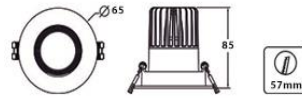

SRLED LIGHTS
www.srledlights.com

SR-057

LED Spot Light Series
Ceiling Recessed Adjustable

Specifications

Product Reference

Model No
SR-057
Installation Type
Recessed
Beam Direction
adjustable

Light Technology

Construction & Materials

Housing Material
Aluminium Die Cast
Heatsink
Passive Cooled Aluminium
Finish
White Powder Coated
IP Rating
IP-20

Optics

Secondary Optics
Optical Lens
Beam Direction
adjustable

Physical