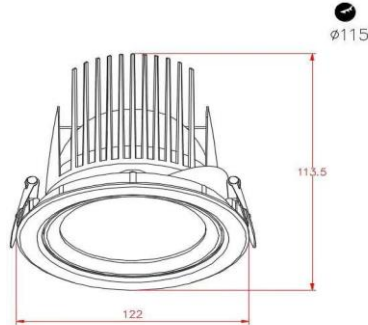

SRLED LIGHTS
www.srledlights.com

SR-053

LED Spot Light Series
Ceiling Recessed Adjustable

Specifications

Product Reference

Model No
SR-053
Installation Type
Recessed
Beam Direction
adjustable

Light Technology

Construction & Materials

Housing Material
Aluminium Die Cast
Heatsink
Passive Cooled Aluminium
Finish
White Powder Coated
IP Rating
IP-20

Optics

Secondary Optics
metalized reflector
Beam Direction
adjustable

Physical

Diameter
122mm
Cutout Diameter
115mm
Recessed Depth
114mm

Electrical System

Input Voltage
220V-240V AC/50Hz
Input Power
35w
Power Factor
>0.95
ATHD
<20%
Driver
PHILIPS (Constant -
Current Led Driver)