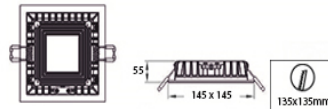

SRLED LIGHTS
www.srledlights.com

SR-079

LED down Light Series
Ceiling Recessed non Adjustable

Specifications

Product Reference

Model No
SR-079
Installation Type
Recessed
Beam Direction
Fixed

Light Technology

Construction & Materials

Housing Material
Aluminium Die Cast
Heatsink
Passive Cooled Aluminium
Finish
White Powder Coated
IP Rating
IP-20

Optics

Secondary Optics
diffused
Beam Direction
Fixed

Physical

Diameter
145mm x 145mm
Cutout Diameter
135mm x 135mm
Recessed Depth
55mm