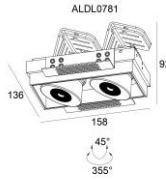

SR

LED LIGHTS
www.srledlights.com

SRE-032

LED Spot Light Series
Ceiling Recessed Adjustable

Specifications

Product Reference

Model No
SRE-032

Installation Type
Trimless Recessed

Beam Direction
adjustable

Light Technology

Binning
3 step MacAdam

LED Life Time
> 50,000 Hours

Colour Rendering CRI
CRI80 as standard/ CRI90 on Request

Controls

Standard
Switchable On/Off

Optional
Phase Cut / Analog / Dali Dimming

CCT Tunable
Available on Request

Construction & Materials

Housing Material
Aluminium Die Cast

Heatsink
Passive Cooled Aluminium

Finish
White Powder Coated

IP Rating
IP-20

Optics

Secondary Optics
metalized reflector

Beam Direction
adjustable

Trimless

Physical

Diameter
157mm x 87mm

Cutout Diameter
157mm x 87mm

Recessed Depth
95mm

Electrical System

Input Voltage
220V-240V AC/50Hz

Input Power
21W

Power Factor
>0.95

ATHD
<20%

Driver
BAG (Constant -
Current Led Driver)

SR

LED LIGHTS
www.srledlights.com