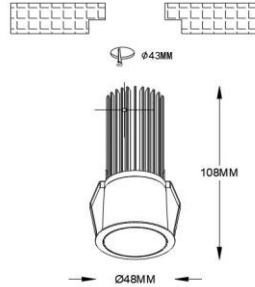

SRLED LIGHTS
www.sriedlights.com

SRE-037

LED Spot Light Series

Ceiling recessed non Adjustable

Specifications

Product Reference

Model No
SRE-037
Installation Type
recessed
Beam Direction
Fixed

Light Technology

Construction & Materials

Housing Material
Aluminium Die Cast
Heatsink
Passive Cooled Aluminium
Finish
White Powder Coated
IP Rating
IP-20

Optics

Secondary Optics
metalized reflector
Beam Direction
Fixed

Physical

Diameter
48mm
Cutout Diameter
43mm
Recessed Depth
108mm

Electrical System

Input Voltage
220V-240V AC/50Hz
Input Power
12W
Power Factor
>0.95
ATHD
<20%
Driver
SR MAKE (Constant -
Current Led Driver)

SRLED LIGHTS
www.sriedlights.com