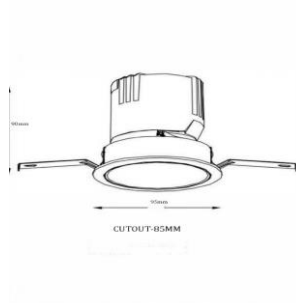

SRLED LIGHTS
www.srledlights.com

SR-173

LED Spot Light Series
Ceiling Recessed Adjustable

Specifications

Product Reference

Model No
SR-173
Installation Type
Recessed
Beam Direction
Fixed

Light Technology

Binning
3 step MacAdam
LED Life Time
> 50,000 Hours
Colour Rendering CRI
CRI80 as standard/ CRI90 on Request

Controls

Standard
Switchable On/Off
Optional
Phase Cut / Analog / Dali Dimming
CCT Tunable
Available on Request

Construction & Materials

Housing Material
Aluminium Die Cast
Heatsink
Passive Cooled Aluminium
Finish
White Powder Coated
IP Rating
IP-20

Optics

Secondary Optics
Optical lens
Beam Direction
Fixed

Physical

Diameter
94mm
Cutout Diameter
84mm
Recessed Depth
90mm

Electrical System

Input Voltage
220V-240V AC/50Hz
Input Power
18W
Power Factor
>0.95
ATHD
<20%
Driver
FULHAM (Constant -
Current Led Driver)