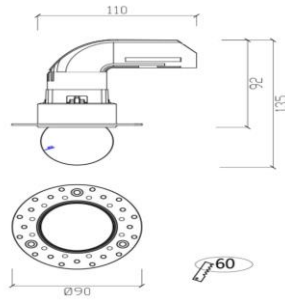

SRLED LIGHTS
www.sriedlights.com

SRE-084

LED Spot Light Series

Ceiling Recessed non Adjustable

Specifications

Product Reference

Model No
SRE-084
Installation Type
TRIMLESS
Beam Direction
Fixed

Construction & Materials

Housing Material
Aluminium Die Cast
Heatsink
Passive Cooled Aluminium
Finish
White Powder Coated
IP Rating
IP-20

Physical

Diameter
70mm
Cutout Diameter
45mm
Recessed Depth
59mm

Light Technology

Binning
3 step MacAdam
LED Life Time
> 50,000 Hours
Colour Rendering CRI
CRI80 as standard/ CRI90 on Request

80

Beam Angle

120°

LED Power Watts

7.5

System Power Watts

9

S.R.Industries