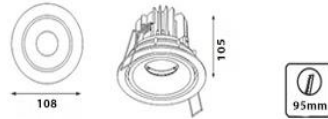

SRLED LIGHTS
www.srledlights.com

SR-037

LED Spot Light Series
Ceiling Recessed non Adjustable

Specifications

Product Reference

Model No
SR-037
Installation Type
Recessed
Beam Direction
Fixed

Construction & Materials

Housing Material
Aluminium Die Cast
Heatsink
Passive Cooled Aluminium
Finish
White Powder Coated
IP Rating
IP-20

Physical

Diameter
108mm
Cutout Diameter
95mm
Recessed Depth
105mm

Light Technology

Binning
3 step MacAdam
LED Life Time
> 50,000 Hours
Colour Rendering CRI
CRI80 as standard/ CRI90 on Request