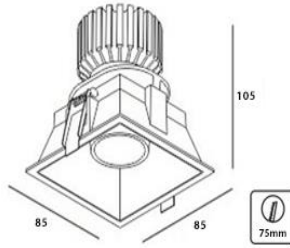

SRLED LIGHTS
www.srledlights.com

SR-134

LED Spot Light Series
Ceiling Recessed non Adjustable

Specifications

Product Reference

Model No
SR-134
Installation Type
Recessed
Beam Direction
Fixed

Light Technology