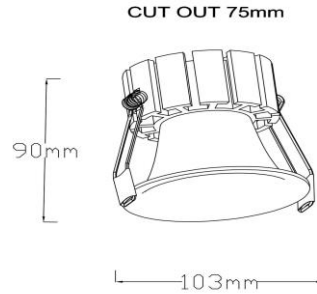

SRLED LIGHTS
www.srledlights.com

SR-190

LED Spot Light Series
Ceiling Recessed non adjustable

Specifications

Product Reference

Model No
SR-190
Installation Type
Recessed
Beam Direction
fix

Light Technology

Binning
3 step MacAdam
LED Life Time
> 50,000 Hours
Colour Rendering CRI
CRI80 as standard/ CRI90 on Request

Optics

Secondary Optics
Optical Lens
Beam Direction
fix

Physical

Diameter
103mm
Cutout Diameter
75mm
Recessed Depth
90mm

Electrical System

Input Voltage
220V-240V AC/50Hz
Input Power
20w
Power Factor
>0.95
ATHD
<20%
Driver
philips (Constant -
Current Led Driver)