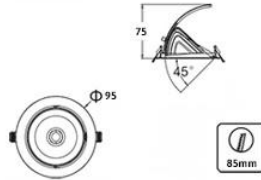

SRLED LIGHTS
www.srledlights.com

SR-068

LED Spot Light Series
Ceiling Recessed Adjustable

Specifications

Product Reference

Model No
SR-068
Installation Type
Recessed
Beam Direction
adjustable

Light Technology

Physical

Diameter
95mm
Cutout Diameter
85mm
Recessed Depth
75mm

Electrical System

Input Voltage
220V-240V AC/50Hz
Input Power
13W
Power Factor
>0.95
ATHD
<20%
Driver
philips (Constant -
Current Led Driver)