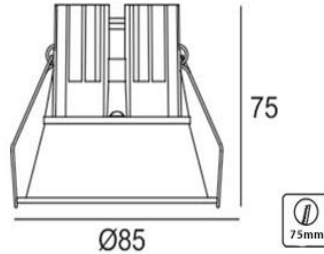

SRLED LIGHTS
www.srledlights.com

SR-038

LED Spot Light Series
Ceiling Recessed Adjustable

Specifications

Product Reference

Model No
SR-038
Installation Type
Recessed
Beam Direction
Fixed

Light Technology

Binning
3 step MacAdam
LED Life Time
> 50,000 Hours
Colour Rendering CRI
CRI80 as standard/ CRI90 on Request

Optics

Secondary Optics
metalized reflector
Beam Direction
Fixed
Reflector colour option
rose gold, gold, chrome, white, black

Physical

Diameter
85mm
Cutout Diameter
75mm
Recessed Depth
75mm

Electrical System