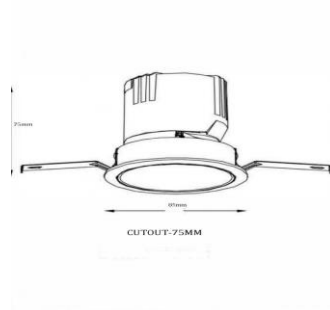

SRLED LIGHTS
www.srledlights.com

SR-172

LED Spot Light Series
Ceiling Recessed Adjustable

Specifications

Product Reference

Model No
SR-172
Installation Type
Recessed
Beam Direction
Fixed

Light Technology

Binning
3 step MacAdam
LED Life Time
> 50,000 Hours
Colour Rendering CRI
CRI80 as standard/ CRI90 on Request

Controls

Standard
Switchable On/Off
Optional
Phase Cut / Analog / Dali Dimming
CCT Tunable
Available on Request

Construction & Materials

Housing Material
Aluminium Die Cast
Heatsink
Passive Cooled Aluminium
Finish
White Powder Coated
IP Rating
IP-20

Optics

Secondary Optics
Optical lens
Beam Direction
Fixed

Physical

Diameter
84mm
Cutout Diameter
74mm
Recessed Depth
75mm

Electrical System

Input Voltage
220V-240V AC/50Hz
Input Power
13W
Power Factor
>0.95
ATHD
<20%
Driver
philips (Constant -
Current Led Driver)