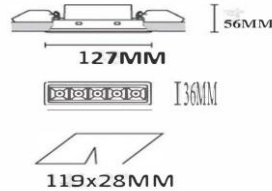

SR

LED LIGHTS
www.srledlights.com

SRE-070

LED Spot Light Series

Ceiling Recessed non Adjustable

Specifications

Product Reference

Model No
SR-070
Installation Type
Recessed
Beam Direction
Fixed

Light Technology

Binning
3 step MacAdam
LED Life Time
> 50,000 Hours
Colour Rendering CRI
CRI80 as standard/ CRI90 on Request

Controls

Standard
Switchable On/Off
Optional
Phase Cut / Analog / Dali Dimming
CCT Tunable
Available on Request

Construction & Materials

Housing Material
Aluminium Die Cast
Heatsink
Passive Cooled Aluminium
Finish
White Powder Coated
IP Rating
IP-20

Optics

Secondary Optics
metalized reflector
Beam Direction
Fixed

Physical

Diameter
127mm x 36mm
Cutout Diameter
119mm x 28mm
Recessed Depth
56mm

Electrical System

Input Voltage
220V-240V AC/50Hz
Input Power
12w
Power Factor
>0.95
ATHD
<20%
Driver
PHILIPS (Constant -
Current Led Driver)

SR

LED LIGHTS
www.srledlights.com