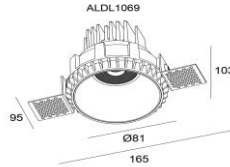

## Specifications

### Product Reference

**Model No**  
SRE-011  
**Installation Type**  
Trimless Recessed  
**Beam Direction**  
Fixed

### Physical

**Diameter**  
86mm  
**Cutout Diameter**  
86mm  
**Recessed Depth**  
90mm