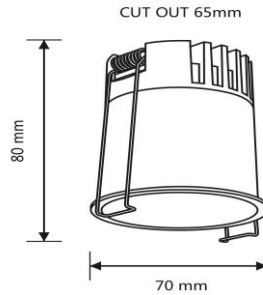

SRLED LIGHTS
www.srledlights.com

SR-184

LED Spot Light Series
Ceiling Recessed non adjustable

Specifications

Product Reference

Model No
SR-184
Installation Type
Recessed
Beam Direction
fix

Light Technology

Binning
3 step MacAdam
LED Life Time
> 50,000 Hours
Colour Rendering CRI
CRI80 as standard/ CRI90 on Request

Optics

Secondary Optics
Optical Lens
Beam Direction
fix

Physical

Diameter
70mm
Cutout Diameter
65mm
Recessed Depth
80mm

Electrical System

Input Voltage
220V-240V AC/50Hz
Input Power
12w
Power Factor
>0.95
ATHD
<20%
Driver
philips (Constant -
Current Led Driver)