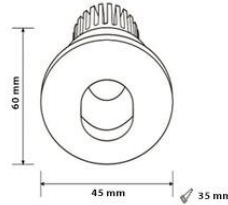

SR

LED LIGHTS
www.srledlights.com

SRE-046

LED Spot Light Series
Ceiling Recessed non Adjustable

Specifications

Product Reference

Model No
SRE-046
Installation Type
Recessed
Beam Direction
Fixed

Light Technology

Binning
3 step MacAdam
LED Life Time
> 50,000 Hours
Colour Rendering CRI
CRI80 as standard/ CRI90 on Request

Controls

Standard
Switchable On/Off
Optional
Phase Cut / Analog / Dali Dimming
CCT Tunable
Available on Request

Construction & Materials

Housing Material
Aluminium Die Cast
Heatsink
Passive Cooled Aluminium
Finish
White Powder Coated
IP Rating
IP-20

Optics

Secondary Optics
Optical Lens
Beam Direction
adjustable

Physical

Diameter
45mm
Cutout Diameter
35mm
Recessed Depth
60mm

Electrical System

Input Voltage
220V-240V AC/50Hz
Input Power
5w
Power Factor
>0.95
ATHD
<20%
Driver
SR MAKE (Constant -
Current Led Driver)

SR

LED LIGHTS
www.srledlights.com