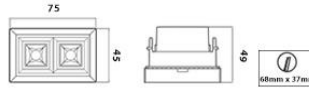

OPTIONAL REFLECTOR

WHITE GOLD