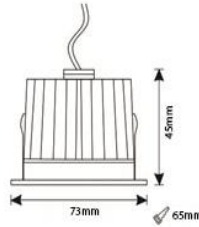

SRLED LIGHTS
www.srledlights.com

SR-126

LED Spot Light Series
Ceiling Recessed wallwasher

Specifications

Product Reference

Model No
SR-126
Installation Type
Recessed
Beam Direction
fixed

Light Technology

Binning
3 step MacAdam
LED Life Time
> 50,000 Hours
Colour Rendering CRI
CRI80 as standard/ CRI90 on Request

Optics

Secondary Optics
metalized reflector
Beam Direction
Fixed

Physical

Diameter
73mm
Cutout Diameter
65mm
Recessed Depth
45mm

Electrical System

Input Voltage
220V-240V AC/50Hz
Input Power
9W
Power Factor
>0.95
ATHD
<20%
Driver
philips (Constant -
Current Led Driver)