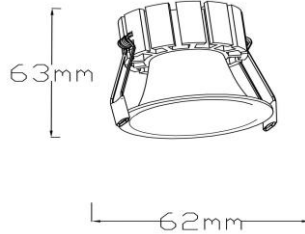

SRLED LIGHTS
www.srledlights.com

SR-188

LED Spot Light Series
Ceiling Recessed non adjustable

CUT OUT 55mm

Specifications

Product Reference

Model No
SR-188
Installation Type
Recessed
Beam Direction
fix

Light Technology

Construction & Materials

Housing Material
Aluminium Die Cast
Heatsink
Passive Cooled Aluminium
Finish
White Powder Coated
IP Rating
IP-20

Optics

Secondary Optics
Optical Lens
Beam Direction
fix

Physical

Diameter
62mm
Cutout Diameter
55mm
Recessed Depth
63mm

720

Efficacy (System - lm/watt)

90

Beam Angle

15° / 24° / 38° / 60°

LED Power Watts

6.5

System Power Watts