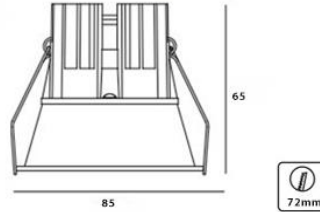

SRLED LIGHTS
www.srledlights.com

SR-035

LED Spot Light Series
Ceiling Recessed non Adjustable

Specifications

Product Reference

Model No
SR-035
Installation Type
Recessed
Beam Direction
Fixed

Light Technology