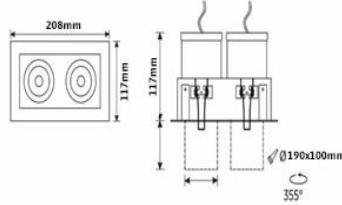

## Specifications

### Product Reference

**Model No**  
SRE-014  
**Installation Type**  
Recessed  
**Beam Direction**  
adjustable pull out

### Physical

**Diameter**  
208mm x 117mm  
**Cutout Diameter**  
190mm x 100mm  
**Recessed Depth**  
117mm