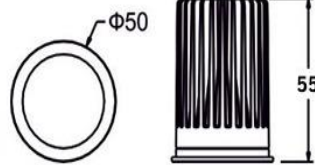

SR

LED LIGHTS
www.srledlights.com

SR-009

MR-16

Ceiling Recessed Adjustable

Specifications

Product Reference

Model No

SR-009

Installation Type

Recessed

Beam Direction

Fixed

Construction & Materials

Housing Material

Aluminium Die Cast

Heatsink

Passive Cooled Aluminium

Finish

White Powder Coated

IP Rating

IP-20

Physical

Diameter

50mm

Recessed Depth

55mm

Light Technology

Binning

3 step MacAdam

LED Life Time

> 50,000 Hours

Colour Rendering CRI

CRI80 as standard/ CRI90 on Request

Optics

Secondary Optics

metalized reflector

Beam Direction

Fixed

Electrical System

Input Voltage

220V-240V AC/50Hz

Input Power

9W

Power Factor

>0.95

ATHD

<20%

Driver

philips(Constant -
Current Led Driver)

Controls

Standard

Switchable On/Off

Optional

Phase Cut / Analog / Dali Dimming

CCT Tunable

Available on Request

SR

LED LIGHTS
www.srledlights.com