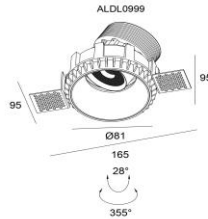

SRLED LIGHTS
www.srledlights.com

SRE-011

LED Spot Light Series
Ceiling Recessed Adjustable

Specifications

Product Reference

Model No
SRE-011
Installation Type
Trimless Recessed
Beam Direction
adjustable

Light Technology

Physical

Diameter
81mm
Cutout Diameter
81mm
Recessed Depth
100mm

Electrical System

Input Voltage
220V-240V AC/50Hz
Input Power
13w
Power Factor
>0.95
ATHD
<20%
Driver
BAG (Constant -
Current Led Driver)

SRLED LIGHTS
www.srledlights.com