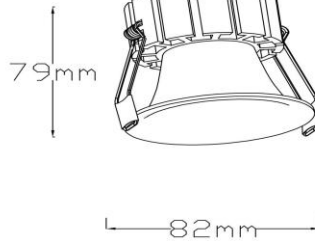

SRLED LIGHTS
www.srledlights.com

SR-189

LED Spot Light Series
Ceiling Recessed non adjustable

CUT OUT 65mm

Specifications

Product Reference

Model No
SR-189
Installation Type
Recessed
Beam Direction
fix

Light Technology

Construction & Materials

Housing Material
Aluminium Die Cast
Heatsink
Passive Cooled Aluminium
Finish
White Powder Coated
IP Rating
IP-20

Optics

Secondary Optics
Optical Lens
Beam Direction
fix

Physical

Diameter
82mm
Cutout Diameter
65mm
Recessed Depth
79mm

1350

Efficacy (System - lm/watt)

90

Beam Angle

15° / 24° / 38° / 60°

LED Power Watts

13.5

System Power Watts