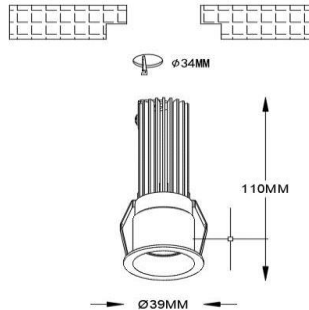

## Specifications

### Product Reference

**Model No**  
SRE-035

**Installation Type**  
Recessed

**Beam Direction**  
Fixed

### Physical

**Diameter**  
39mm

**Cutout Diameter**  
34mm

**Recessed Depth**  
110mm